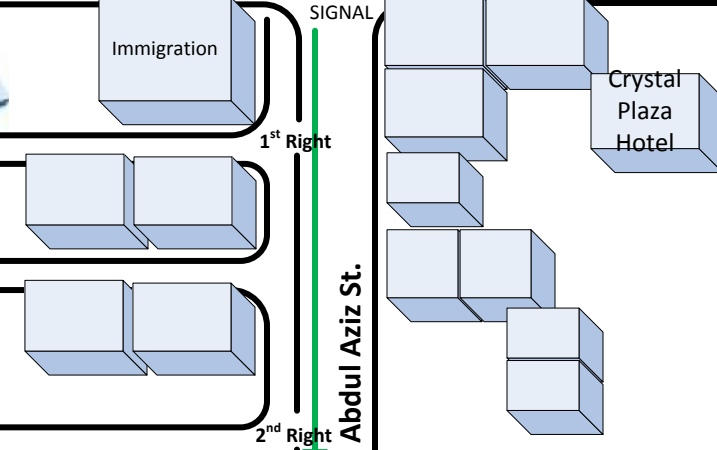

LAMBDA Electronics

TO Ajman
AL Wahda St. To Dubai

To Yarmook
AL Estiqlal St. To King Faisal St.

To Sharjah Central Post Office
AL Zahra St. To Corniche St.

Visit
Us!!!

LAMBDA ELECTRONICS
9th Floor
ABH Hypermarket Bldg., King
Abdul Aziz St. Sharjah, UAE
Tel: +971 6 5517330
Fax: +971 6 5517332
Google Earth Coordinates
long. 25.347581°; lat. 55.389846°