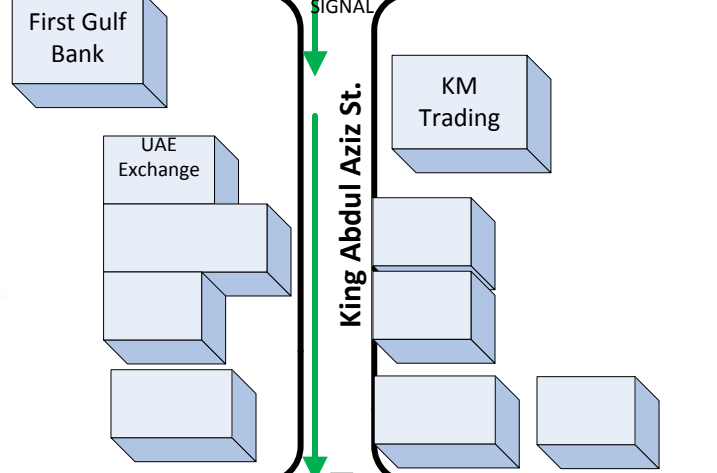

LAMBDA Electronics

TO Ajman
AL Wahda St. To Dubai

To Yarmook
AL Estiqlal St. To King Faisal St.

To Sharjah Central Post Office
AL Zahra St. To Corniche St.

Visit
Us!!!

LAMBDA ELECTRONICS
9th Floor
ABH Hypermarket Bldg., King
Abdul Aziz St. Sharjah, UAE
Tel: +971 6 5517330
Fax: +971 6 5517332
Google Earth Coordinates
long. 25.347581°; lat. 55.389846°