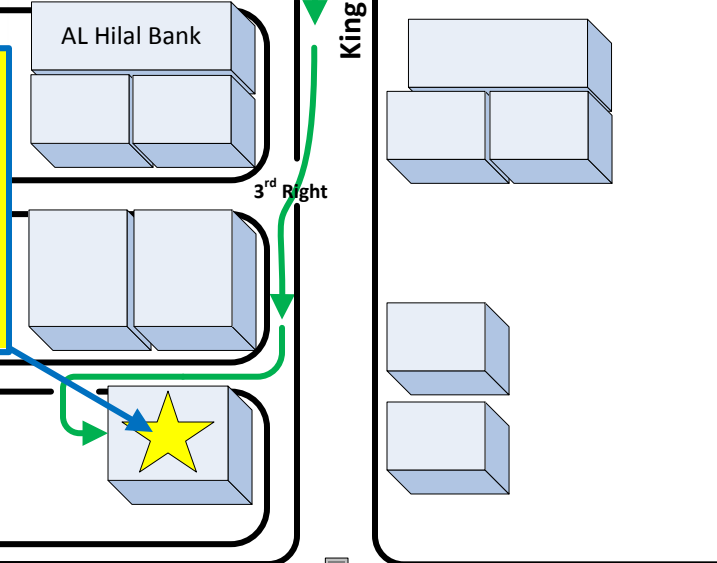

LAMBDA Electronics

TO Ajman
AL Wahda St. To Dubai

To Yarmook
AL Estiqlal St. To King Faisal St.

To Sharjah Central Post Office
AL Zahra St. To Corniche St.

Visit
Us!!!

LAMBDA ELECTRONICS
9th Floor
ABH Hypermarket Bldg., King
Abdul Aziz St. Sharjah, UAE
Tel: +971 6 5517330
Fax: +971 6 5517332
Google Earth Coordinates
long. 25.347581°; lat. 55.389846°